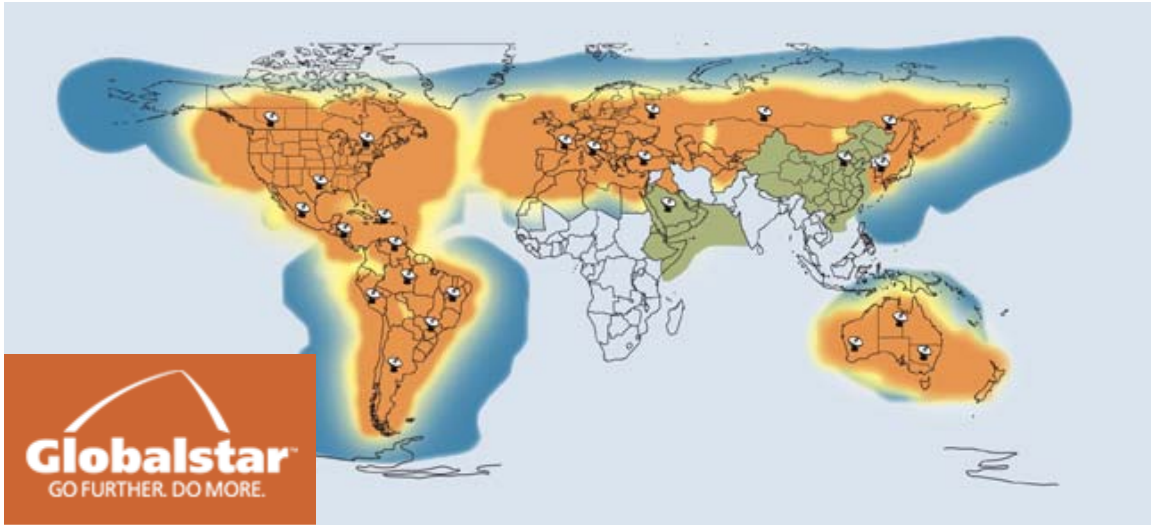

### Globalstar Satellite Service Coverage Map

GSP 1600 - Handheld Phone  
MSRP \$749.  
-includes Battery & Charger

Cig Lighter Charger

Data Cable

Car Kit \$860  
w/courtesy handset

Star Fax Adapter \$850

Portable Car Kit / Docking Stn \$1175.